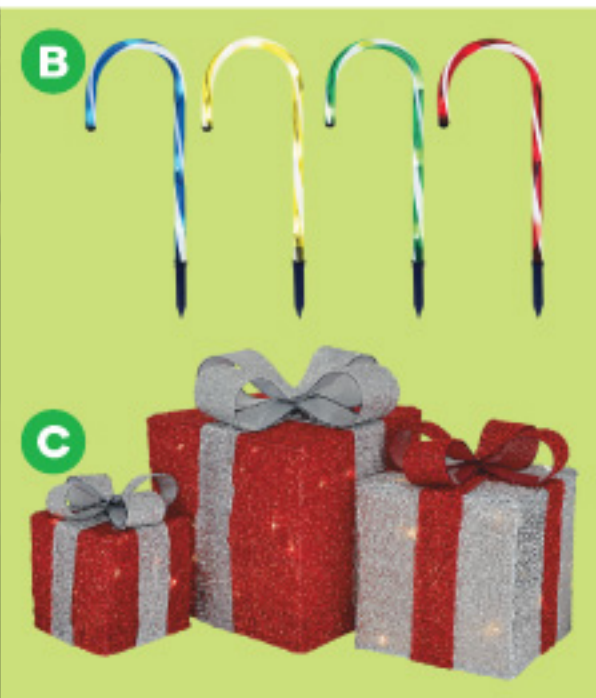

PRICES DROPPED
for Christmas

Was \$3
27/9/21
\$2.50
ea
Sellotape Sticky Tape
Roll 24mm x 66m

Was \$4
27/9/21
\$3.50
ea
Sellotape Gift Tape Dispenser
18mm x 25m

While stocks last.

All products on both pages may not be available in all stores.

A Inflatable Santa or Reindeer 120cm \$25 ea
B Solar Candy Cane Stakes Pk 4 \$15 ea
C Battery Operated Present Lights Pk 3 \$30 ea

D Solar Lights Pk 200, Mains Powered Fairy Lights Pk 250 or Solar Stakes Pk 4 \$15 ea
E Meerkat or Gnome \$8 ea